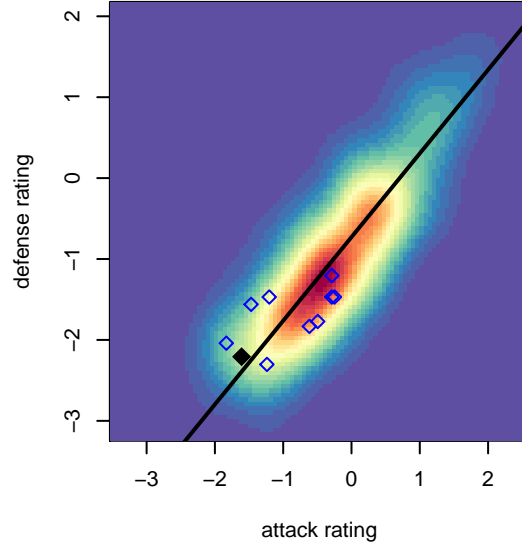

# Harbor Shock B05

Harbor FC  
Gig Harbor, WA  
B05 total strength=247  
attack=0.2 defense=0.11  
fall league = SSUL B05 Div 2

alt names used:  
BU12 (2005) Harbor Shock

Venues played:  
2016 SSUL B05 Division 2

**attack and defense variance (black dot)  
relative to other teams  
and top 10 in region**

**attack and defense rating  
relative to others at age  
and all opponents in last 13 months**

**Performance relative to 13 month average**