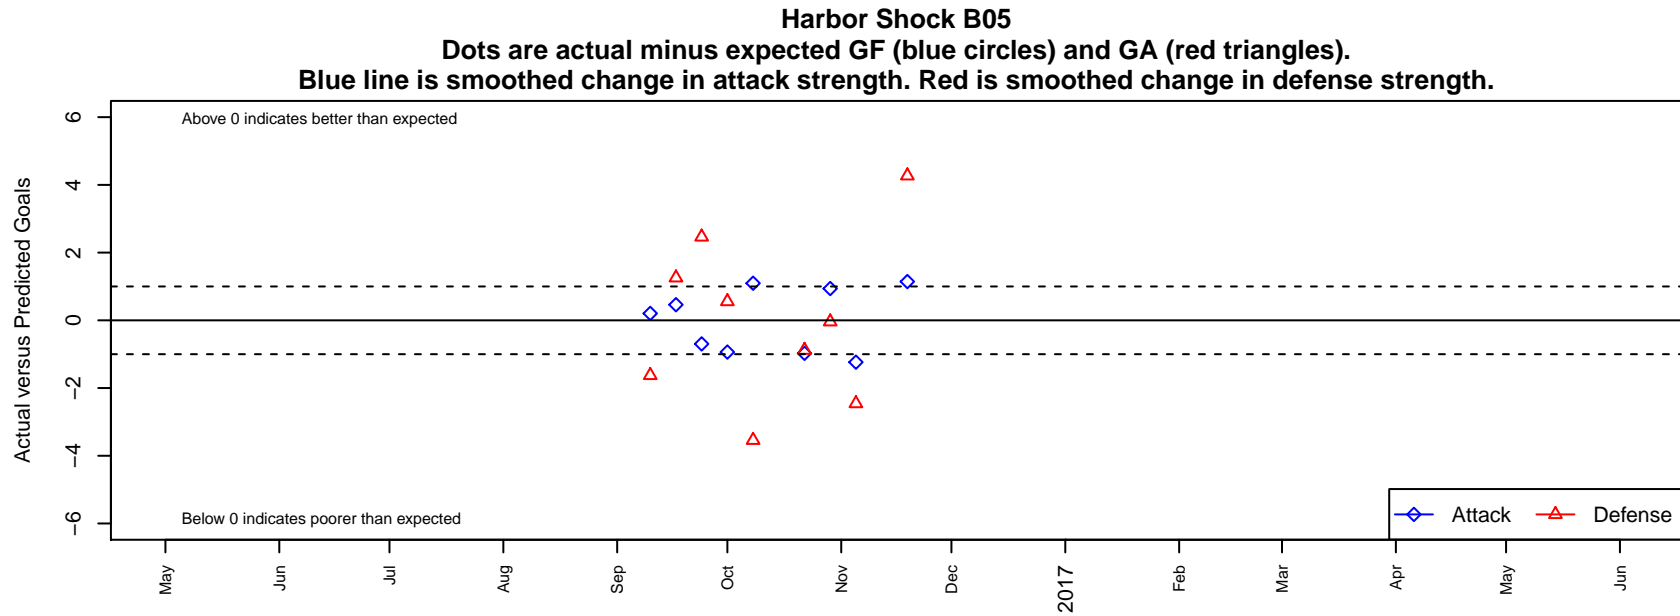

# Harbor Shock B05

Harbor FC  
Gig Harbor, WA  
B05 total strength=247  
attack=0.2 defense=0.11  
fall league = SSUL B05 Div 2

alt names used:  
BU12 (2005) Harbor Shock

Venues played:  
2016 SSUL B05 Division 2

**attack and defense variance (black dot)  
relative to other teams  
and top 10 in region**

**attack and defense rating  
relative to others at age  
and all opponents in last 13 months**

**Performance relative to 13 month average**