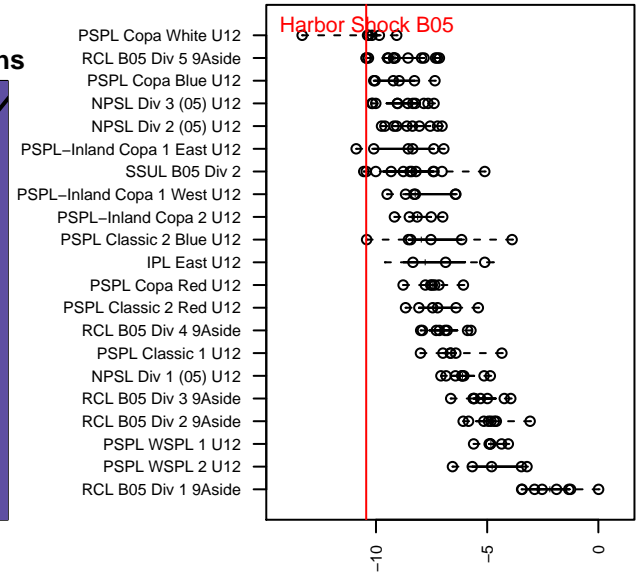

# Harbor Shock B05

Harbor FC  
Gig Harbor, WA  
B05 total strength=247  
attack=0.2 defense=0.11  
fall league = SSUL B05 Div 2

alt names used:  
BU12 (2005) Harbor Shock

Venues played:  
2016 SSUL B05 Division 2

**attack and defense variance (black dot)  
relative to other teams  
and top 10 in region**

**attack and defense rating  
relative to others at age  
and all opponents in last 13 months**

**Performance relative to 13 month average**