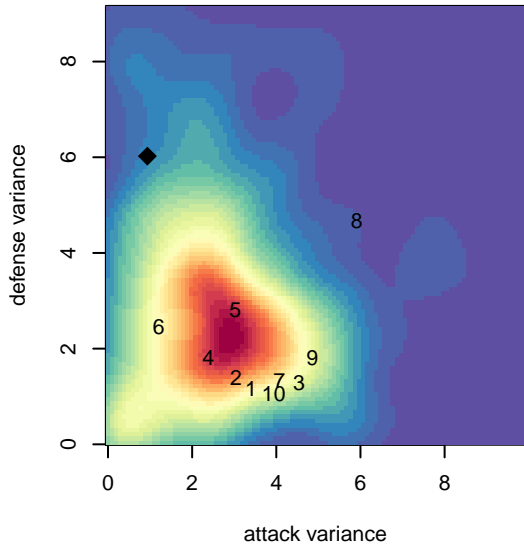

# Harbor Shock B05

Harbor FC  
Gig Harbor, WA  
B05 total strength=247  
attack=0.2 defense=0.11  
fall league = SSUL B05 Div 2

alt names used:  
BU12 (2005) Harbor Shock

Venues played:  
2016 SSUL B05 Division 2

**attack and defense variance (black dot)  
relative to other teams  
and top 10 in region**

**attack and defense rating  
relative to others at age  
and all opponents in last 13 months**

**Performance relative to 13 month average**